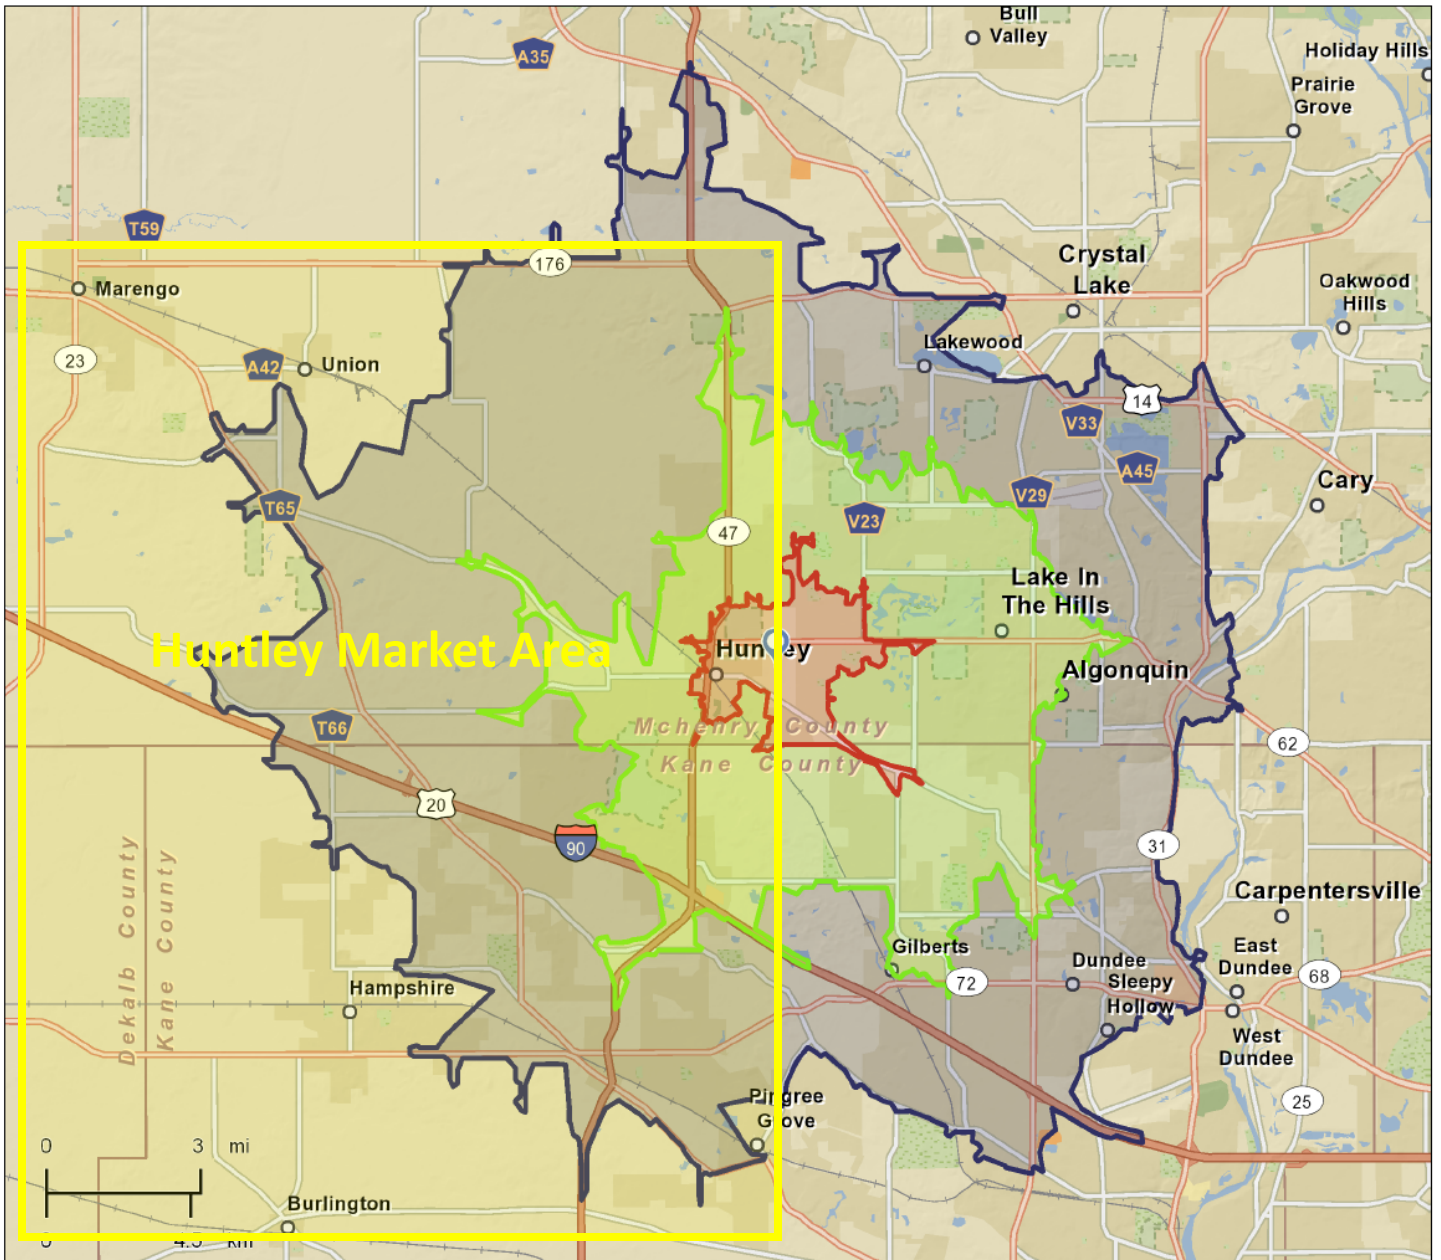

Site Map

10987 Main St, Huntley, Illinois,
10987 Main St, Huntley, Illinois, 60142
Drive Time: 5, 10, 15 Minutes

Latitude: 42.16834
Longitude: -88.40882

January 30, 2014