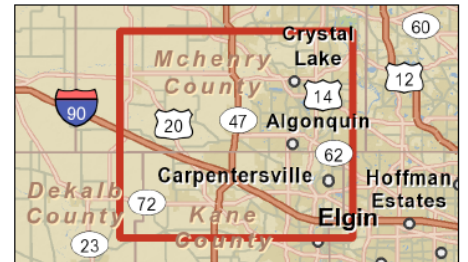

Site Map

10987 Main St, Huntley, Illinois,
10987 Main St, Huntley, Illinois, 60142
Drive Time: 5, 10, 15 Minutes

Latitude: 42.16834
Longitude: -88.40882

January 30, 2014